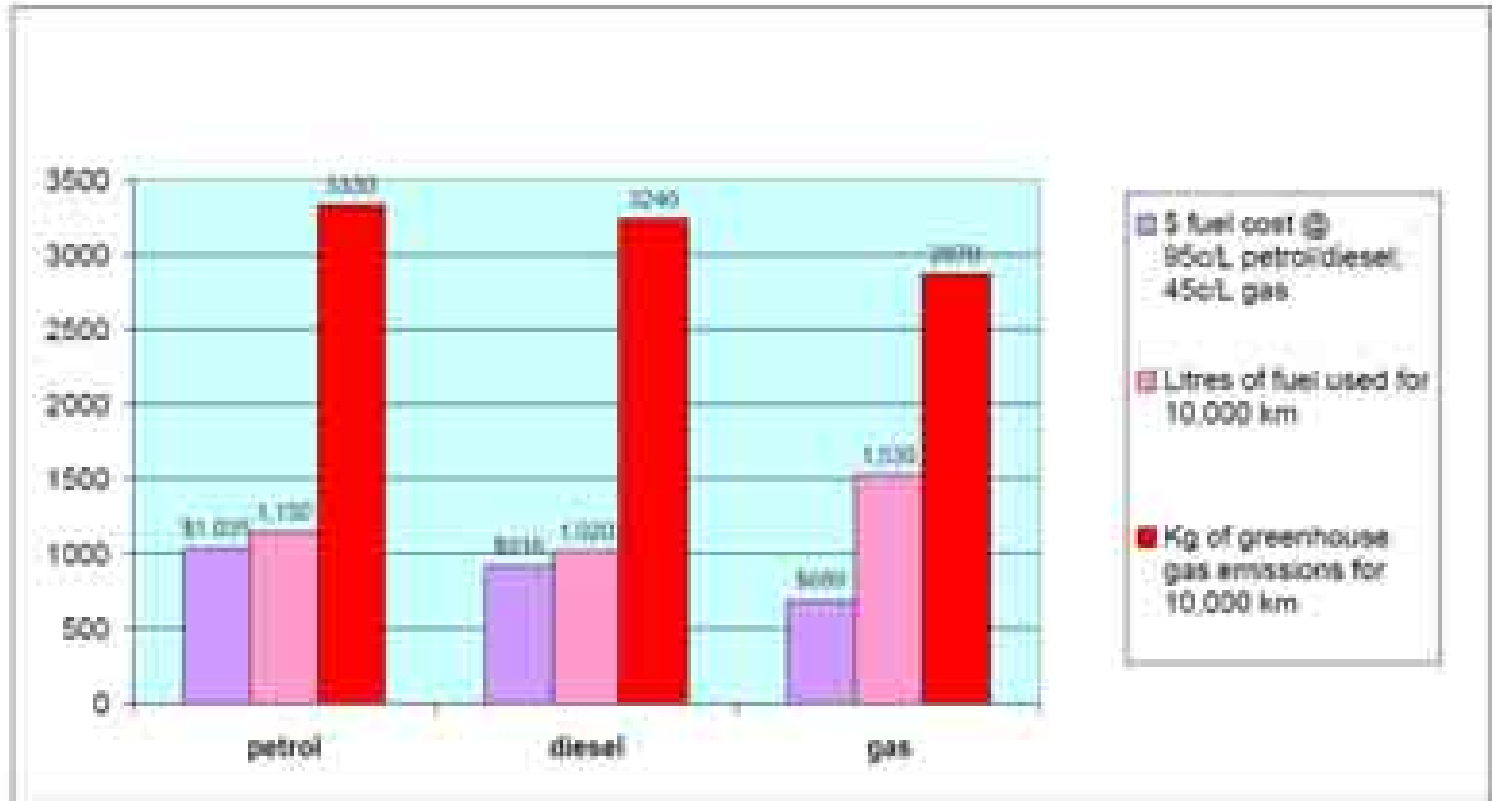

Costs and Emissions of Different Fuel Types